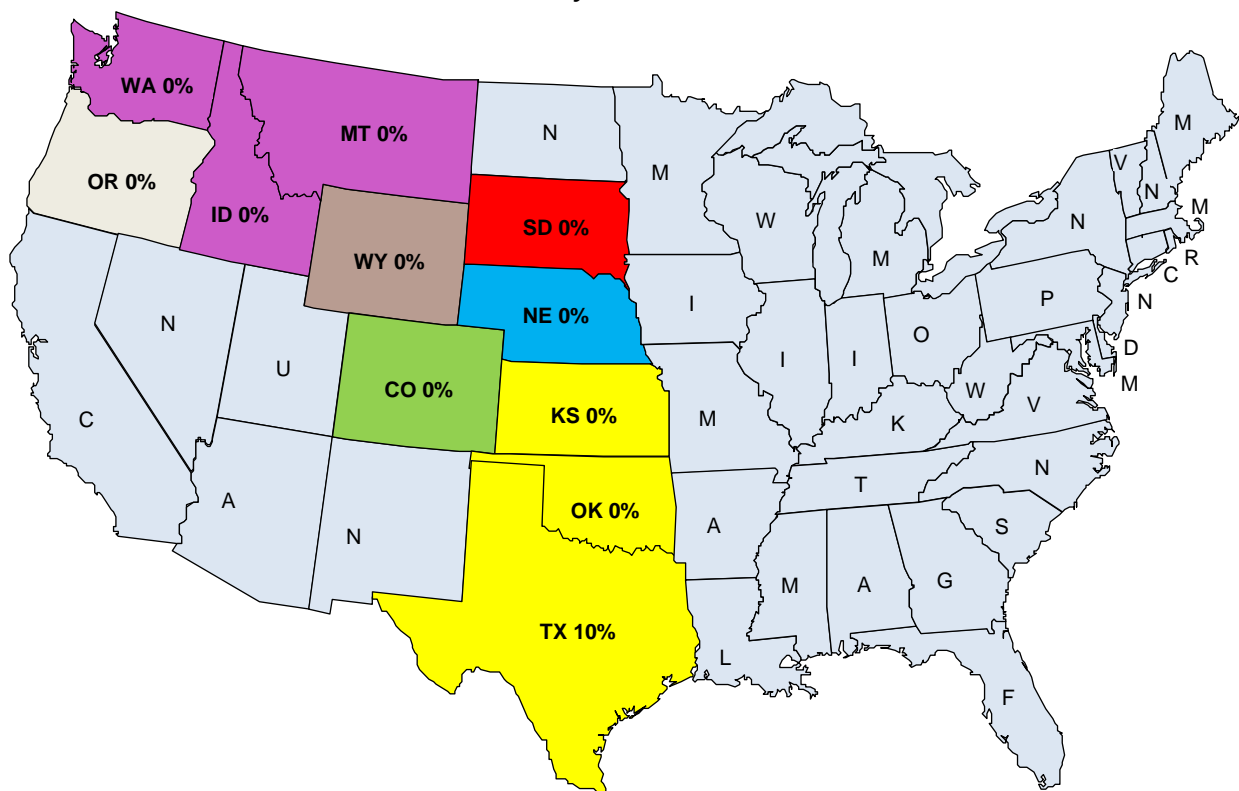

This will be accomplished using a dashboard which is currently scheduled to be launched the last week of May. PGI is excited about the potential value this brings to our users throughout the marketing chain and supporting infrastructure. We will be providing over 10 years of data (over 500,000 data points) in this effort and know of no other such project of this comprehensive scope. Initially, all parameters will be available via grainshed (41 unique growing areas) averages through the dashboard. Additionally, features allowing a line graph via popup of the previous 10 years when hovering over the grainshed for each parameter will be shown.

Upgrades and enhancements to the website will also be available to include NASS graphics of historical data such as planted acres, harvested acres, production, etc. Additionally, the NASS Cropland Data Layer Map is being updated to show all rail and water shipping points of HRW in the US and their capacities. We believe these upgrades will be of great value to the HRW wheat industry (and the supporting infrastructure) by providing our customers with the most user-friendly access to the valuable data we have available.

Percent HRW Harvested by State

May 21, 2021

Previous 7 Days Precipitation (Ending May 20, 2021)

Displaying Last 7-Day Observed Precipitation
Valid on: May 20, 2021 12:00 UTC

Print this map [Permalink](#) [Bookmark and Share](#)