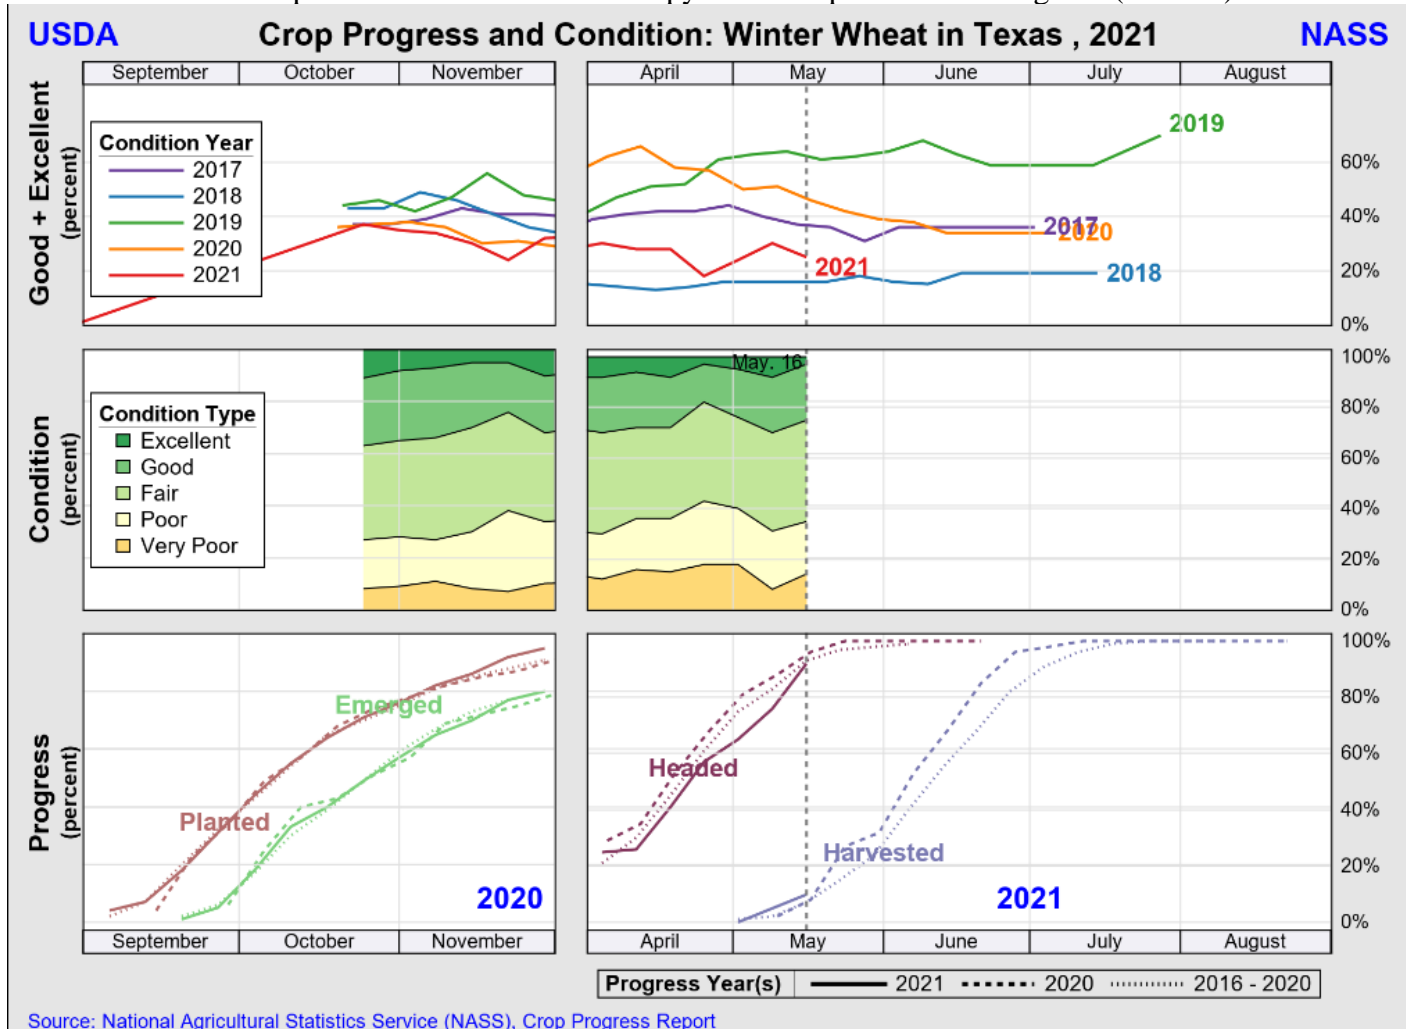

PGI HRW Harvest Report May 21, 2021

By Mark Hodges, Executive Director, Plains Grains, Inc.

<u>State</u>	<u>Percent Complete:</u>
Texas	10%
Oklahoma	0%
Kansas	0%
Colorado	0%
Nebraska	0%
South Dakota	0%
Montana	0%
Washington	0%
Oregon	0%
Idaho	0%
Wyoming	0%

5/21/2021: The US Hard Red Winter Wheat harvest gained another 5% harvested (in Texas) this week (totaling 10% harvested all located in the coastal areas of Texas), but is now on hold due to rain (see 7-day precipitation map below). As was reported last week, other areas of the southern and central Great Plains are generally a week to 10 days behind normal development for this time of year. As also reported last week, wet and cool conditions in those areas have led to the development and spread of leaf and stripe rust, however, repeated rain events continue to keep inoculum in the lower canopy of the crop and off the flag leaf (for now).

This will be accomplished using a dashboard which is currently scheduled to be launched the last week of May. PGI is excited about the potential value this brings to our users throughout the marketing chain and supporting infrastructure. We will be providing over 10 years of data (over 500,000 data points) in this effort and know of no other such project of this comprehensive scope. Initially, all parameters will be available via grainshed (41 unique growing areas) averages through the dashboard. Additionally, features allowing a line graph via popup of the previous 10 years when hovering over the grainshed for each parameter will be shown.